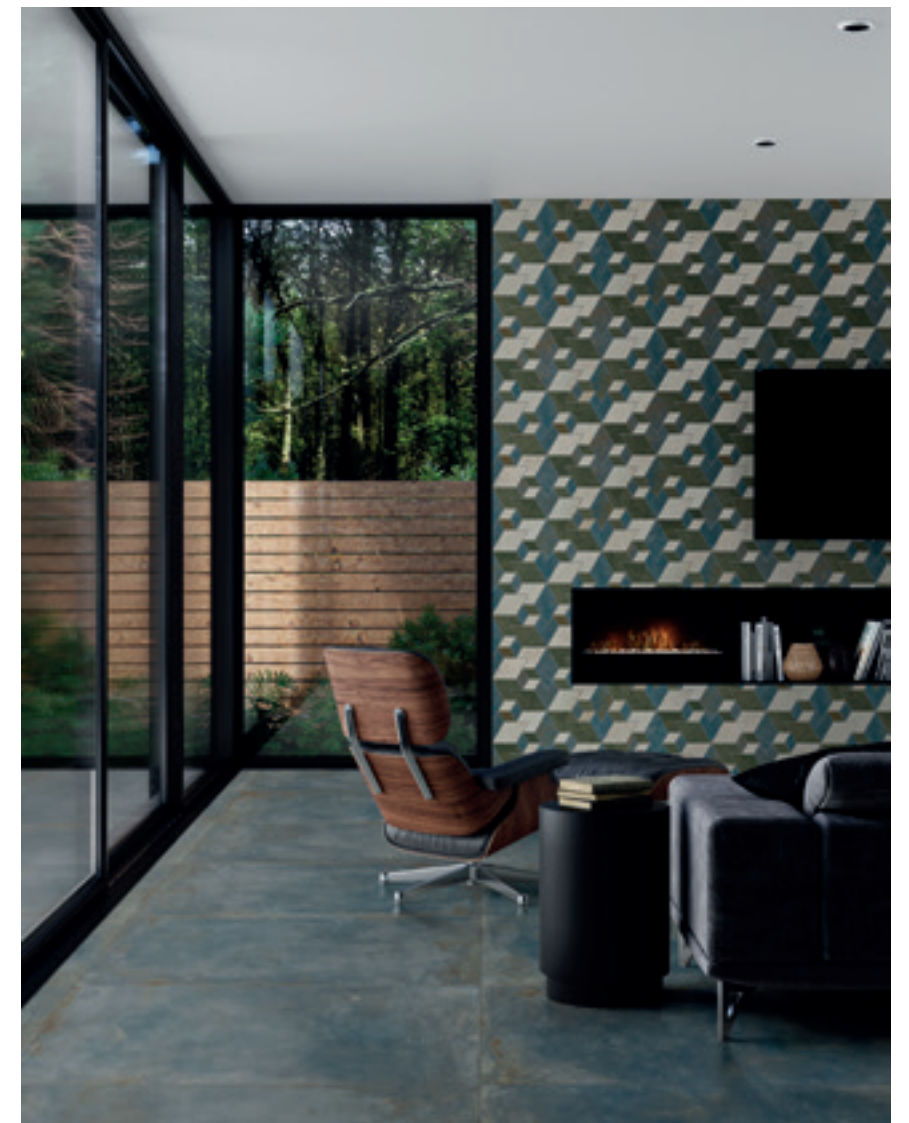

Floor: Flamed Sapphire Natural 49,75x49,75 cm
Wall: Flamed Mix Natural Mosaico Cube 28,5x31,5 cm

UNE 41901 EX

CLASE 2

DIN 51130

R10 B

ANSI A 137.1-2012

DCOF>0.42

BS 7976

PTV > 36

CONTENT OF RECYCLED MATERIAL
CONTENIDO DE MATERIAL RECICLADO

19%

Series	Format&Thickness	Unit	Boxes/Pallet	m²/Pallet	m²/Box	Pieces/Box	Kg/Pallet	Kg/Box
Flamed 100X100	99,55x99,55x1 cm	m²	40	39,64	0,99	1	991,44	23,89
Flamed 50x100	49,75x99,55x1 cm	m²	27	40,12	1,49	3	940,75	34,10
Flamed 60x60	59,55x59,55x1 cm	m²	36	51,08	1,42	4	1163	31,74
Flamed Ro-50	7,3x49,75 cm	pz	24	15,7	0,654	18	373	14,57
Flamed Ro-60	7,3x59,55 cm	pz	24	18,8	0,81	18	450	17,80
Flamed Ro-100	7,3x99,55 cm	pz	16	17,44	1,09	15	411	24,23
Flamed Mix Nat. Mos. Cube	28,5x31,5 cm	pz	36	15,87	0,441	7	290	7,4
Flamed Mos. 5x5	29,75x29,75 cm	m²	36	22,28	0,619	7	489	12,97