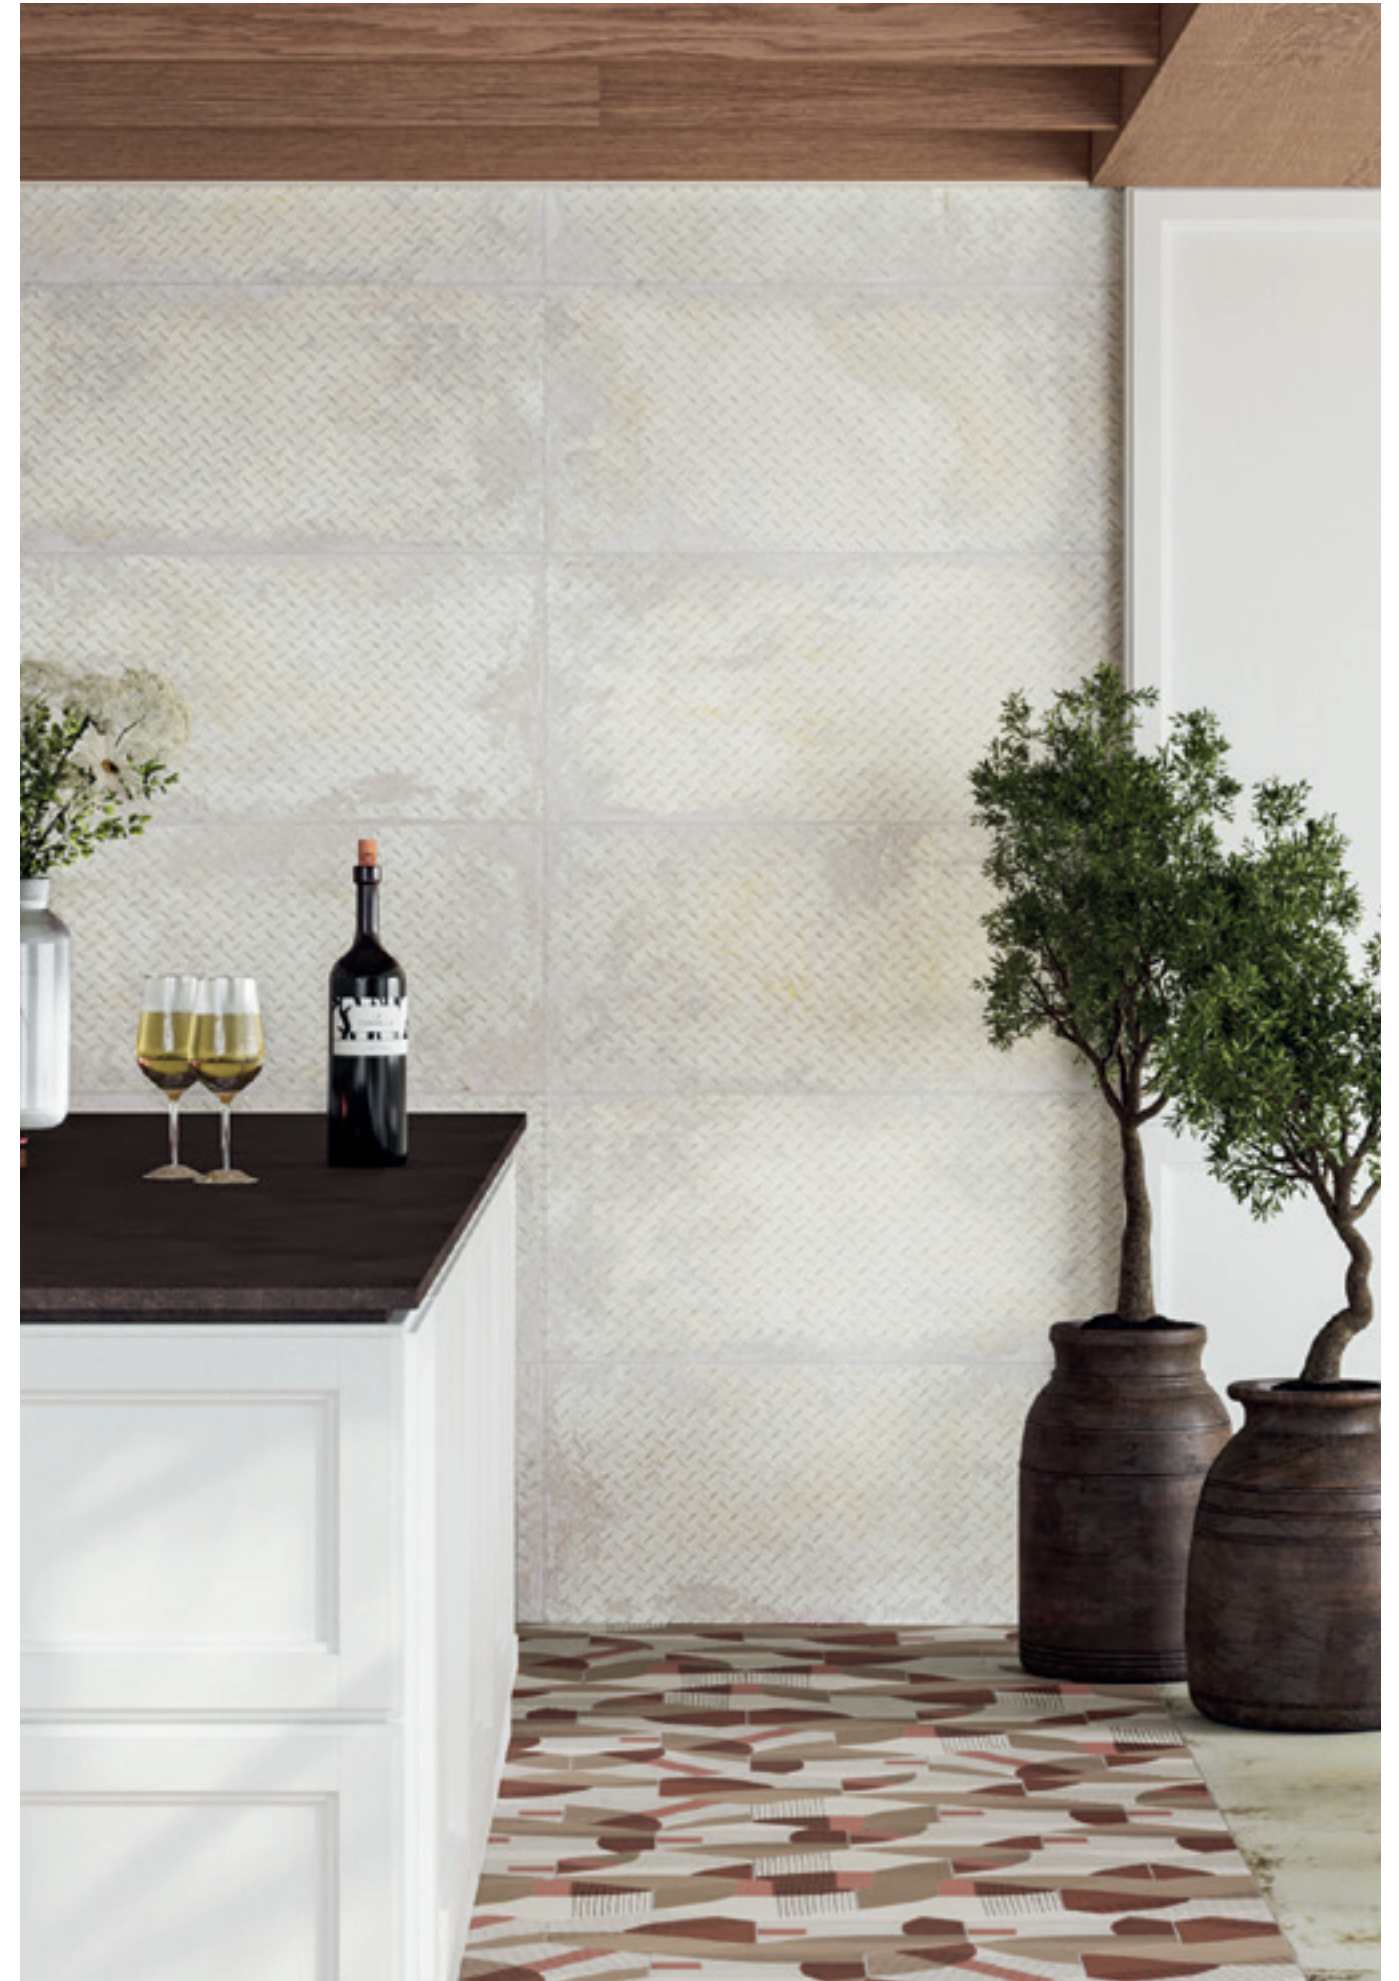

# FLAMED

Wall: Flamed Sapphire 44,63x119,3 cm Floor: Flamed Ice Natural 99,55x99,55 cm

Wall: Flamed Ice Vega 44,63x119,3 cm Floor: Lined Inspiration Hexagon 25x29 cm