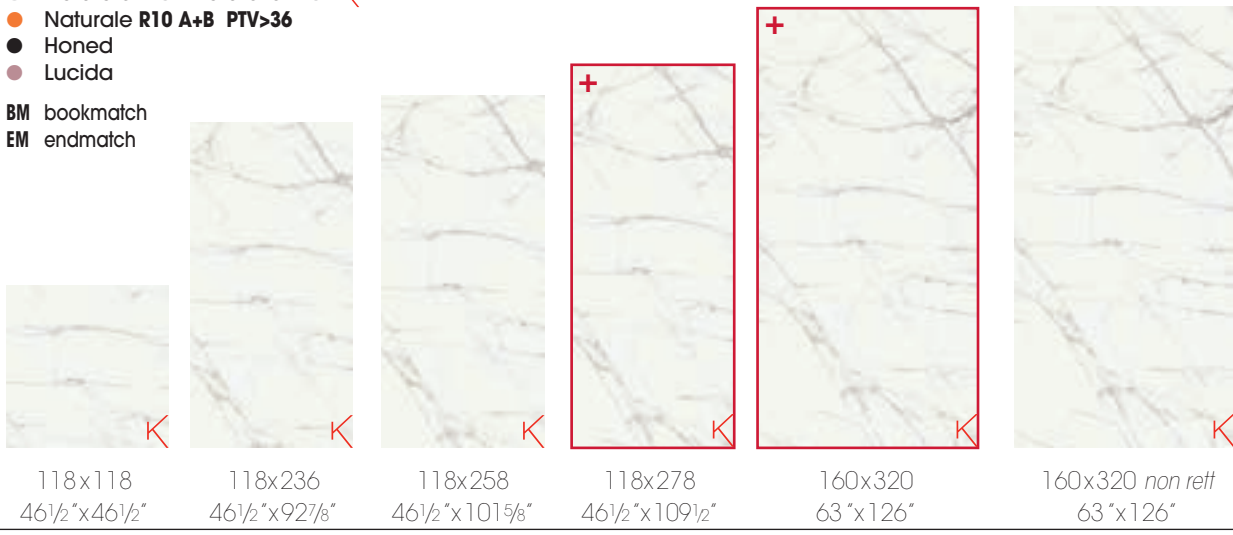

- Naturale Matt Naturelle Matt R9
- Naturale Matt Naturelle Matt K
- Naturale R10 A+B PTV>36
- Honed
- Lucida

BM bookmatch
EM endmatch

118x118 46 1/2" x 46 1/2"	118x236 46 1/2" x 92 7/8"	118x258 46 1/2" x 101 5/8"	118x278 46 1/2" x 109 1/2"	160x320 63" x 126"	160x320 non rett 63" x 126"	
6.5	6.5	6.5	6.5	6	12	
● ●	● ● +BM	● ● +BM				Arabesque
						Asiago
● ●	● ●	● ●				Bardiglio Bianco
● ●	● ●	● ●				Bardiglio Imperiale
● ●	● ●	● ●				Bianco Vietnam
						Birimbau
						Breccia Argento
						Breccia Carsica
						Breccia Sarda
● ●	● ●		● ● +BM	● ● +BM	● ● BM	Brown Forest
● ●	● ●			● ●	● ●	Calacatta Extra
● ●	● ●					Canova
● ●	● ●					Caribbean Green
	● ● +BM					Crema Select
● ●	● ●		● ●	● ● +BM	● ● BM	Fior di pesco
						Fiorito
			● ●	● ● +BM		Giallo Striato
● ●	● ●		● ●	● ● +BM		Grafite
						Grigio Billiemi
						Jolie
● ●	● ●	● ●	● ●	● ● +BM	● ● BM	Nero Creta
● ●	● ●		● ●	● ● +BM	● ● BM	Night Storm
● ●	● ●					Olimpo
● ●	● ●	● ●		● ●	● ●	Orange Black
● ●	● ●					Ossidiana
● ●	● ●	● ●				Oyster Grey
						Pulpis Tortora
						Rosato
● ●	● ●					Rosso Francia
● ●	● ●	● ●				Saint Laurent
						Silvia Oro
● ●	● ● +BM|EM	● ● +BM|EM	● ●	● ● +BM	● ● BM	Statuario Grigio
● ●	● ● +BM|EM	● ● +BM|EM	● ●	● ● +BM	● ● BM	Statuario Oro
● ●	● ●		● ●	● ●		Titan White
						Travertino Bianco
						Travertino Miele
						Travertino Moka
						Travertino Noce
						Travertino Romano
	● ●	● ●				Travertino Titanium
						Travertino S.Caterina
						Verde Aver
	● ●	● ●				Veselye
						Zebrino