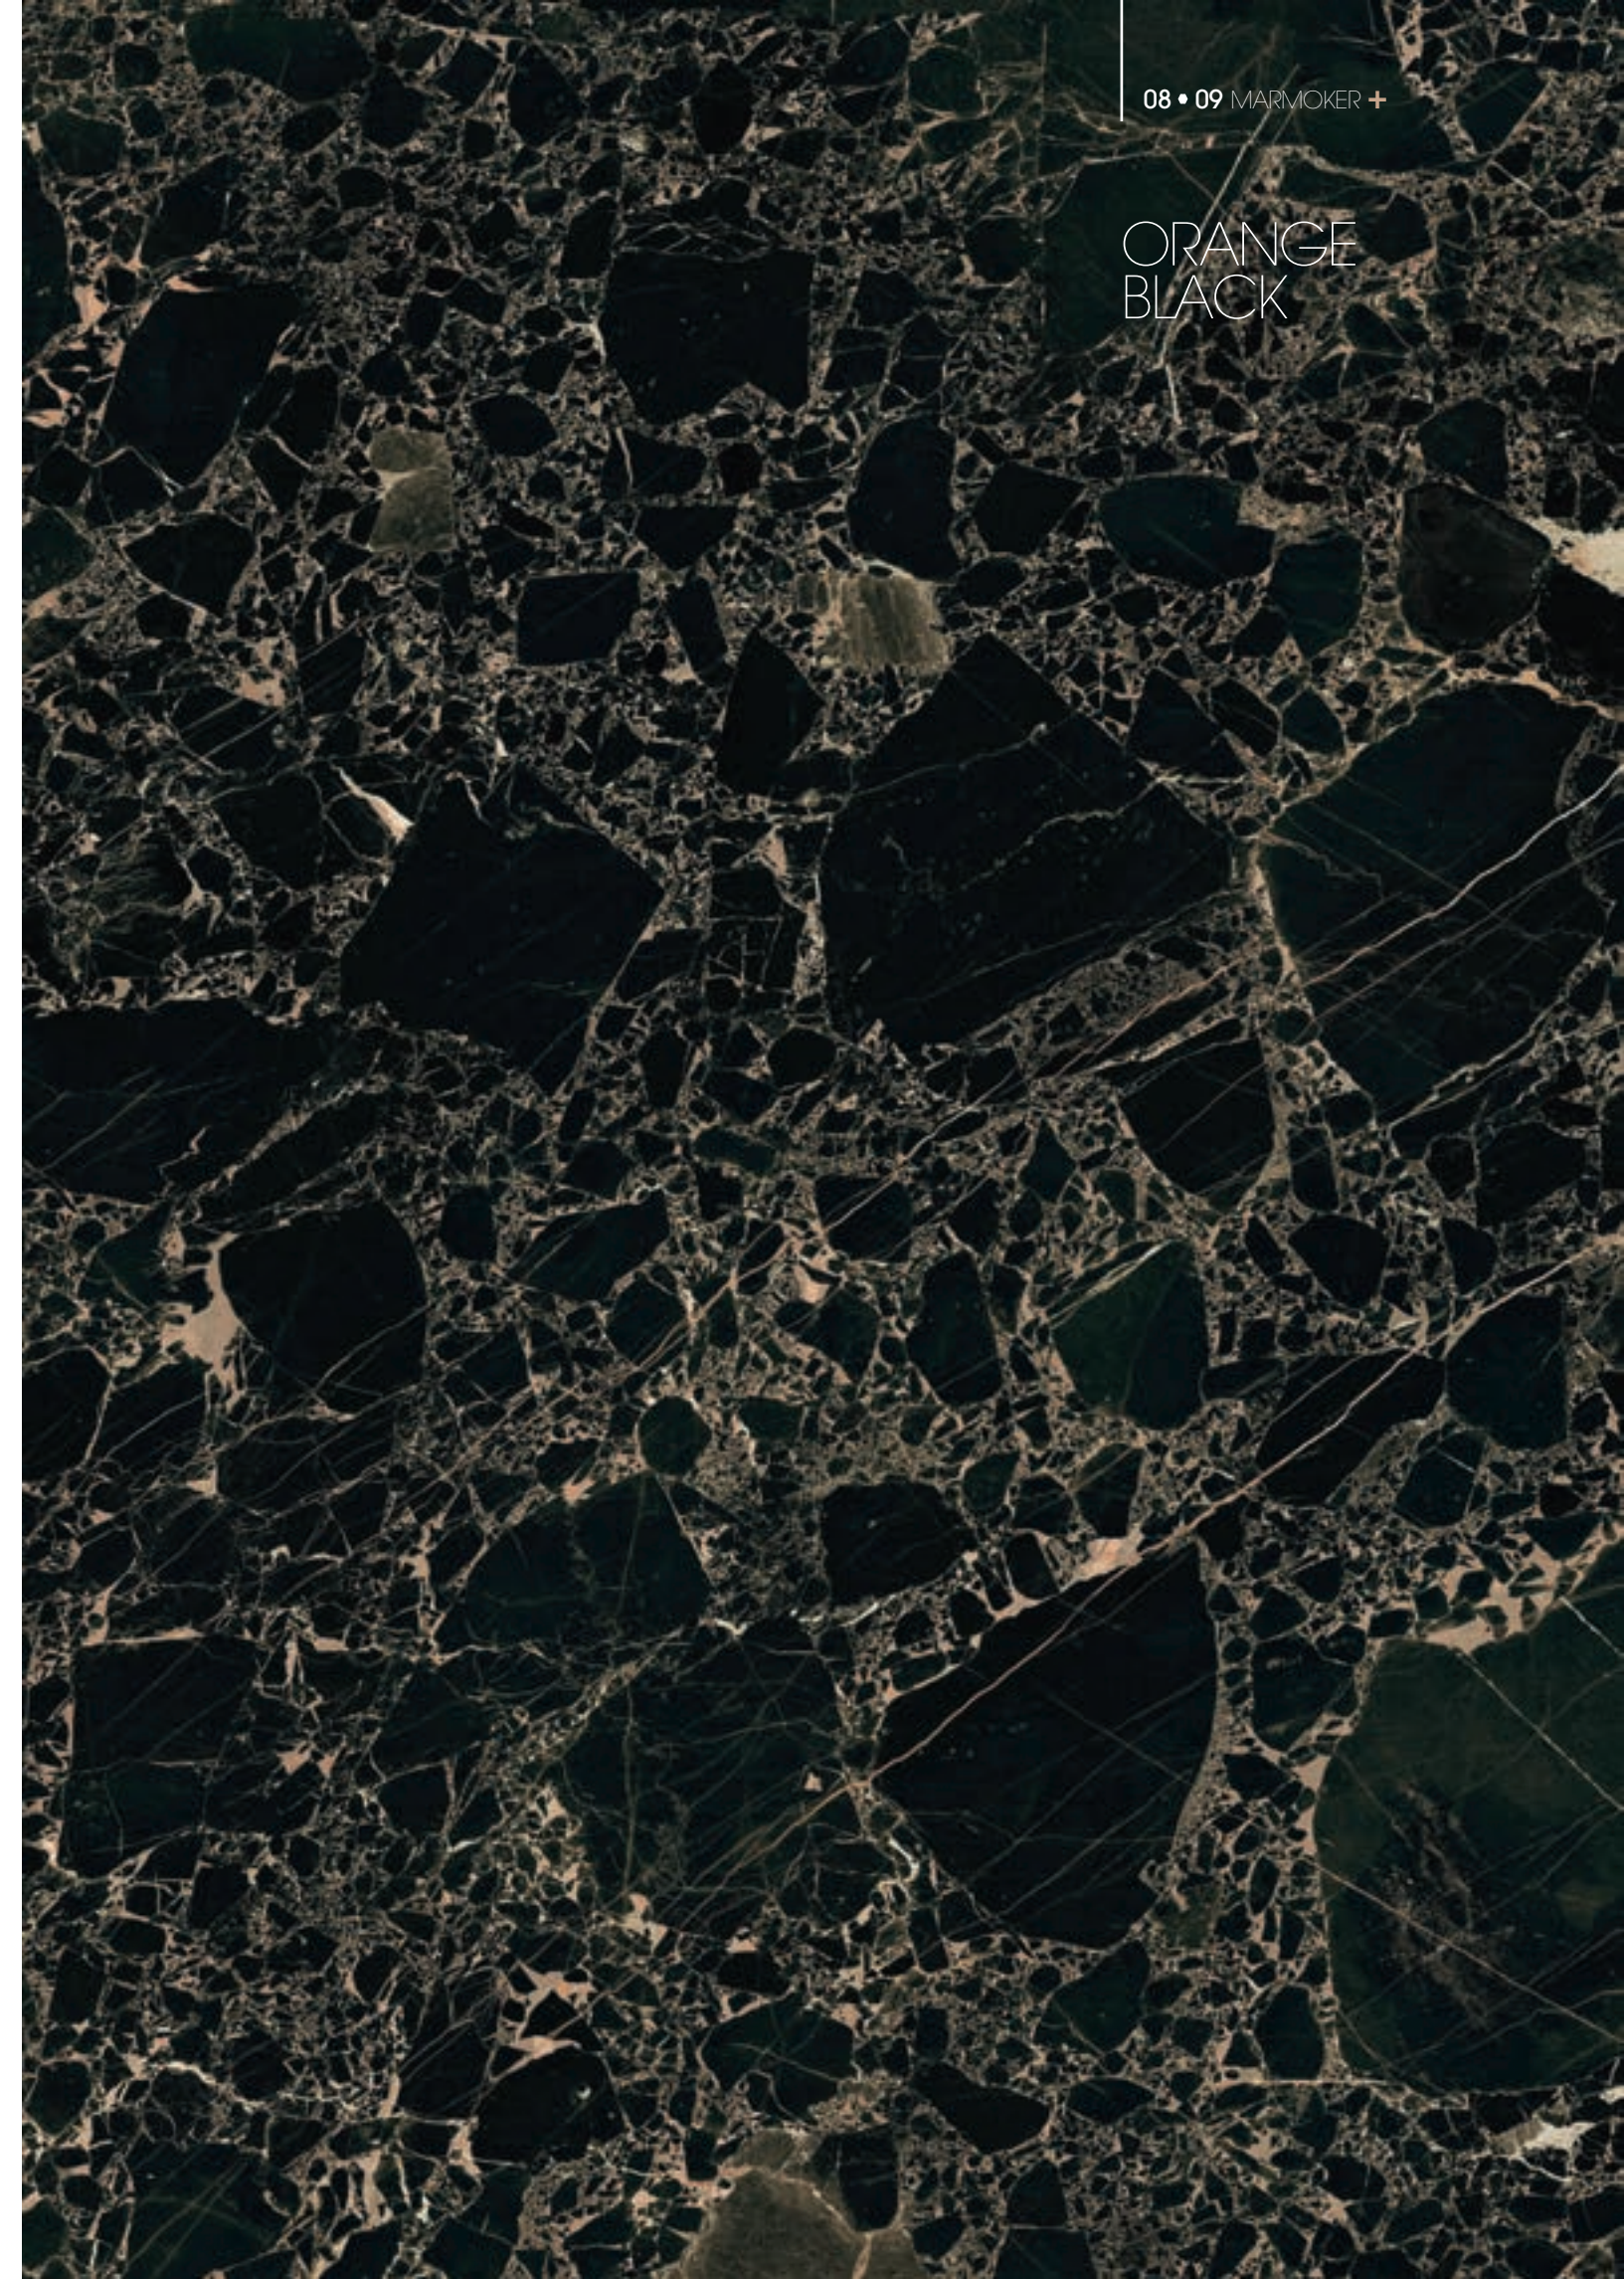

ORANGE
BLACK

TITAN WHITE <

BROWN
FOREST

➤ BROWN FOREST

The image features a close-up, vertical view of a marble surface. The pattern is characterized by large, irregular, light-colored (cream or off-white) patches separated by a network of thin, dark brown and black veins. The veins vary in thickness and orientation, creating a complex, organic pattern. The overall appearance is that of a high-quality, natural stone material.