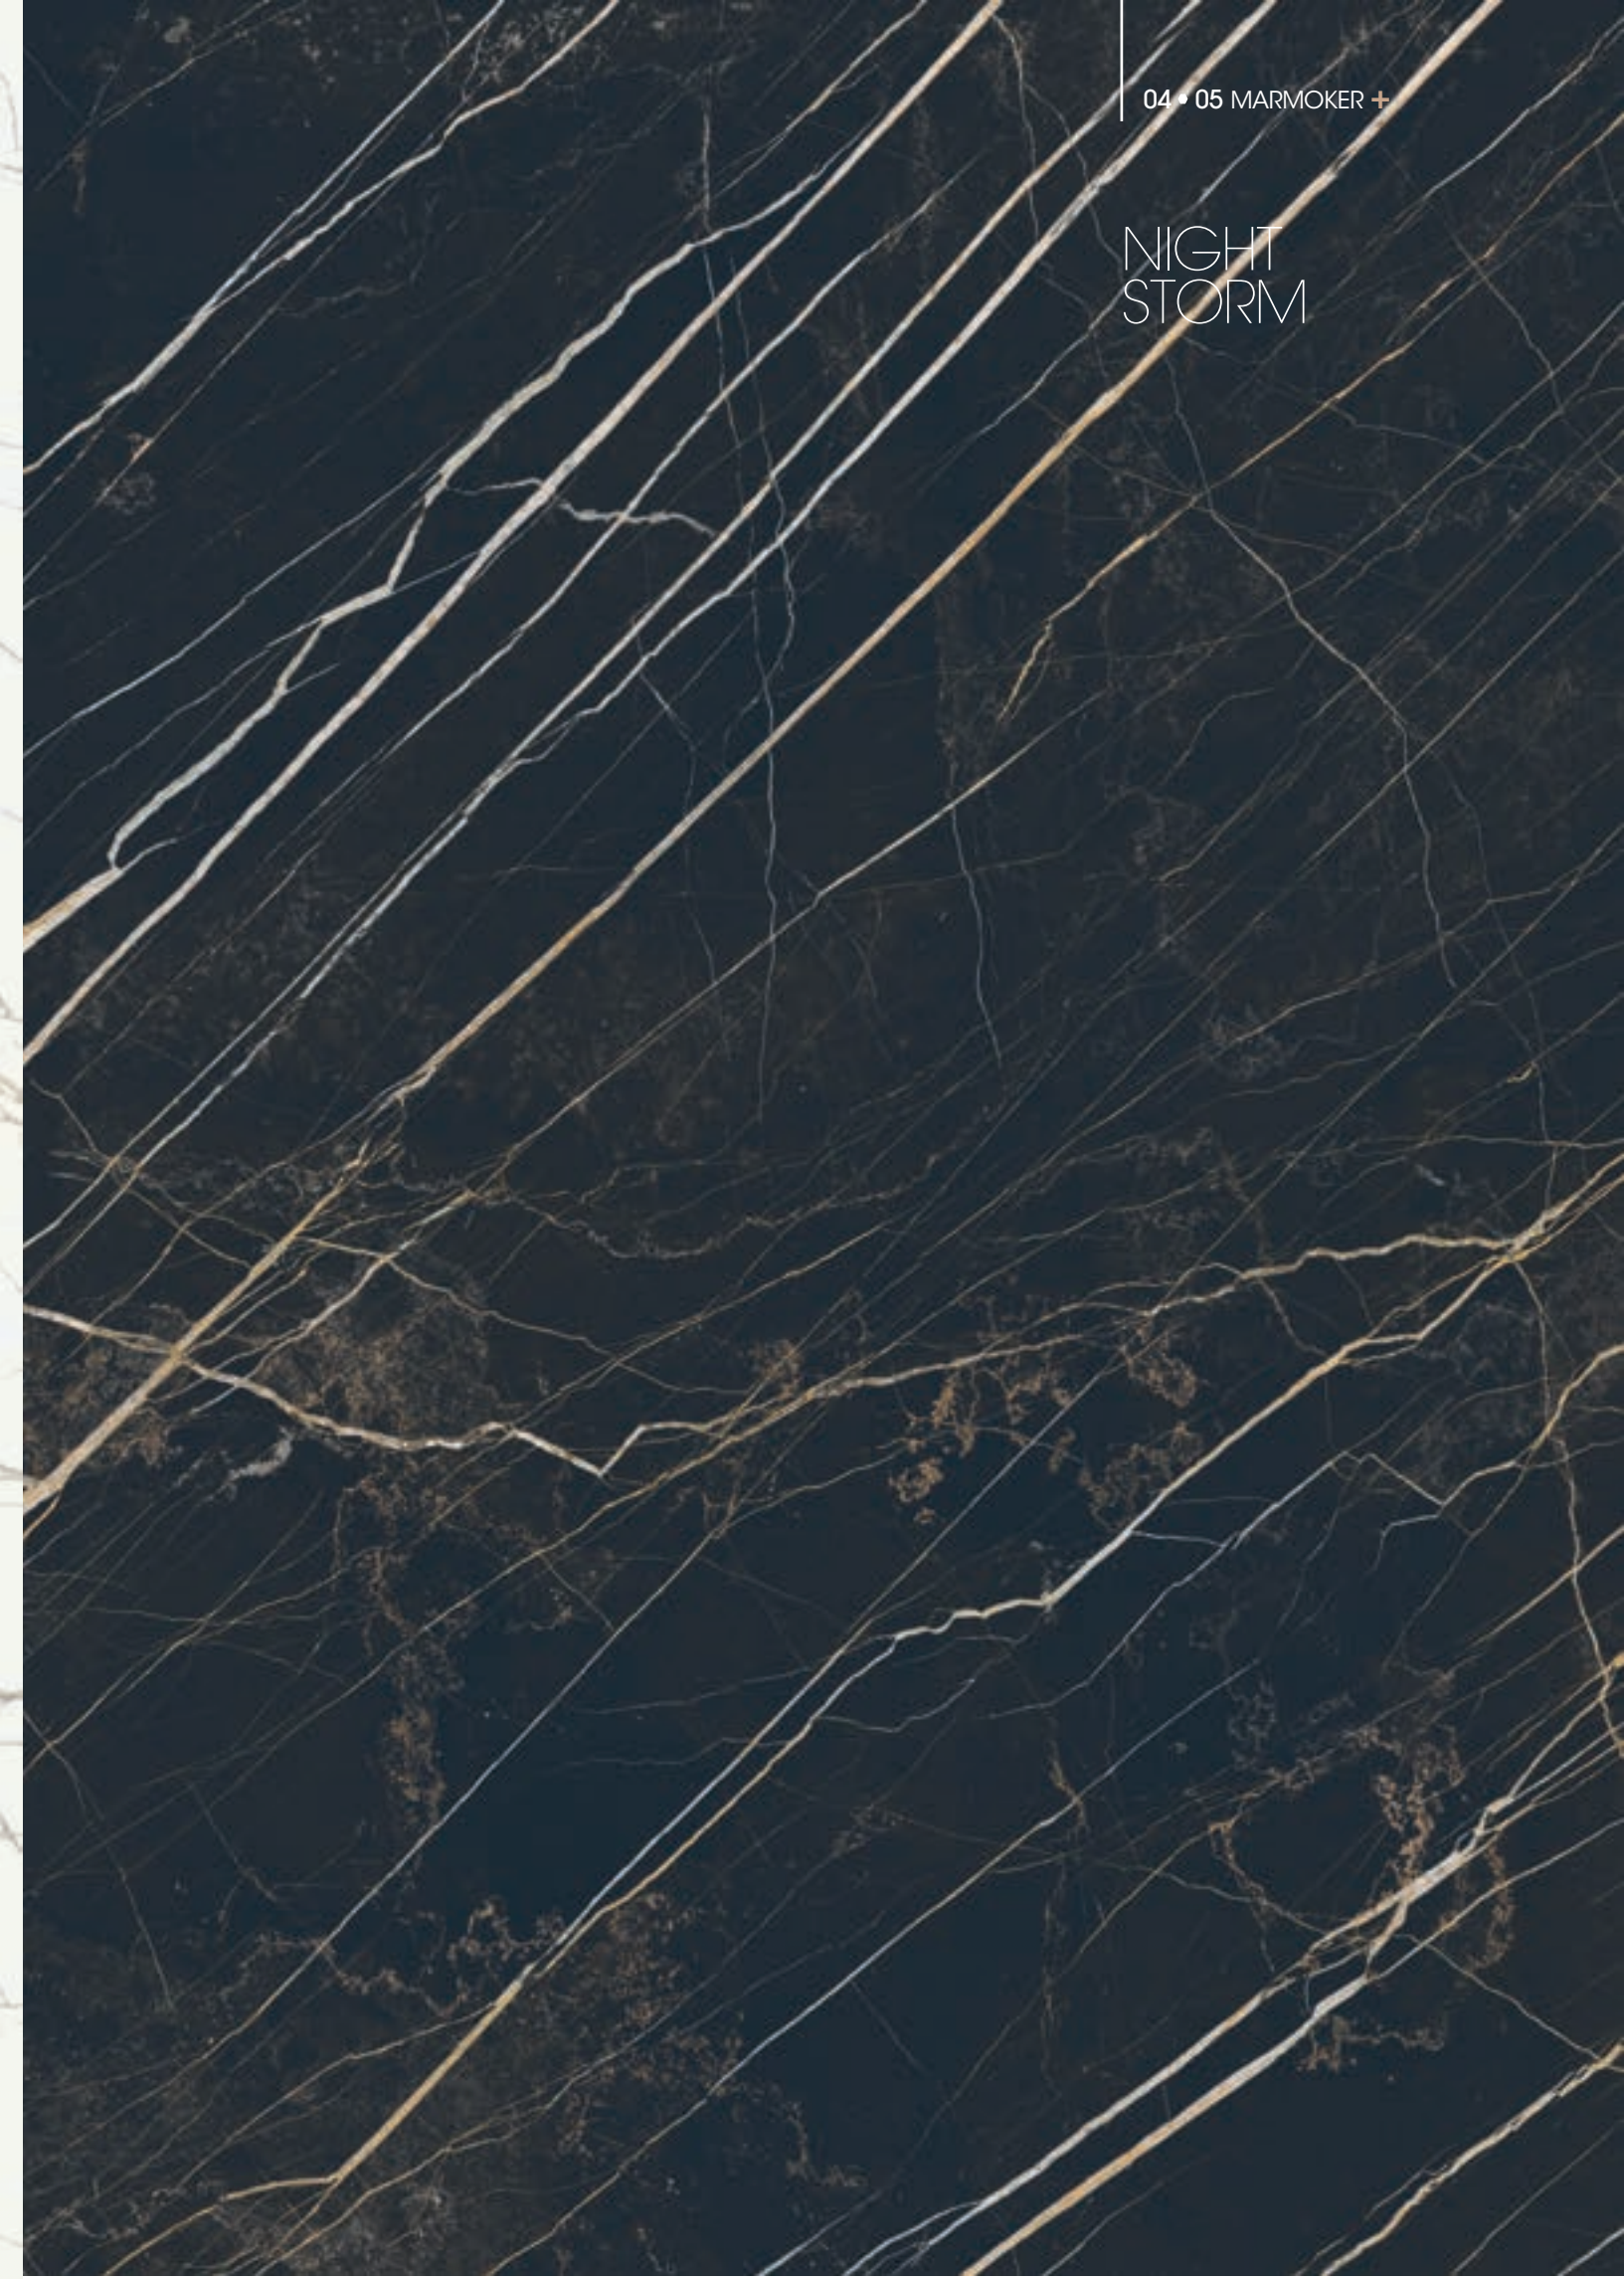

NIGHT
STORM