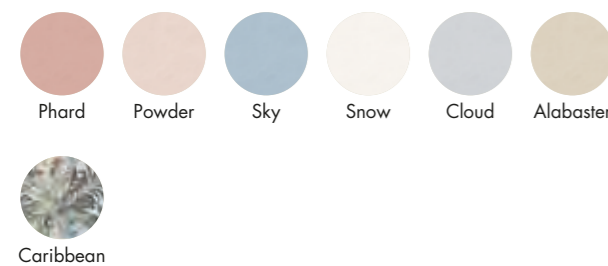

LISTELLO COLORFUL OCHRE 5x120 4
0000185

PZ 59,90

ABBINAMENTI CONSIGLIATI - SUGGESTED MATCHING

LISTELLO COLORFUL SEA 5x120 4
0000186

PZ 59,90

ABBINAMENTI CONSIGLIATI - SUGGESTED MATCHING

SOLID COLOURS - TECHNICAL DATA