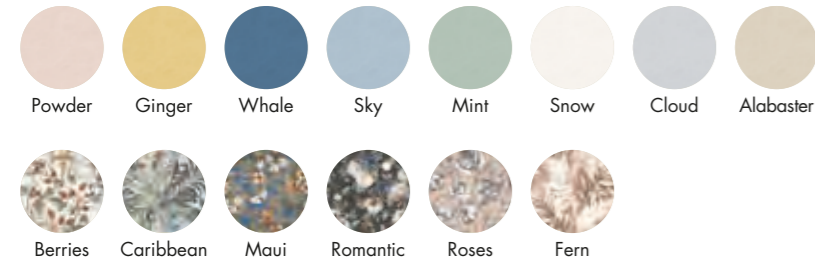

LISTELLO COLORFUL OCHRE 5x120 4
0000185

PZ 59,90

ABBINAMENTI CONSIGLIATI - SUGGESTED MATCHING

LISTELLO COLORFUL SEA 5x120 4
0000186

PZ 59,90

ABBINAMENTI CONSIGLIATI - SUGGESTED MATCHING

SOLID COLOURS - TECHNICAL DATA